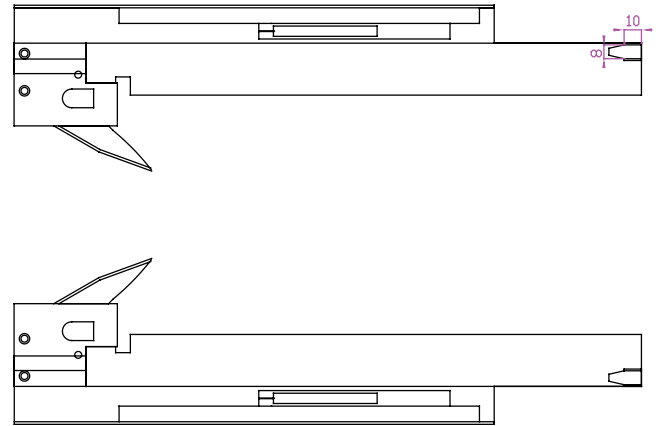

Technical specifications

- Full extension concealed undermount slide
- Material: cold rolled steel
- Finishing: bright zinc-coated
- Silent movement
- Drawer adjustment and fixing with PVC handles
- For drawers up to 70 cm maximum width
- **Invisible slide with soft self closing**
- **Oil piston**

CODE	A	Slide Travel	B	C	D	E	F	G	H	Carton Kg.	Carton Pairs
Q21250	260	250	250	210	148	-	-	68	9	10.50	10
Q21300	310	250	270	230	148	-	-	68	9	12.50	10
Q21350	360	305	320	276	148	88	-	18	9	14.50	10
Q21400	415	355	370	276	148	88	-	18	9	16.50	10
Q21450	460	400	420	320	148	88	-	60	9	18.50	10
Q21500	515	460	480	360	148	88	-	34.5	9	20.50	10
Q21550	565	505	520	390	148	88	96	34.5	9	22.50	10