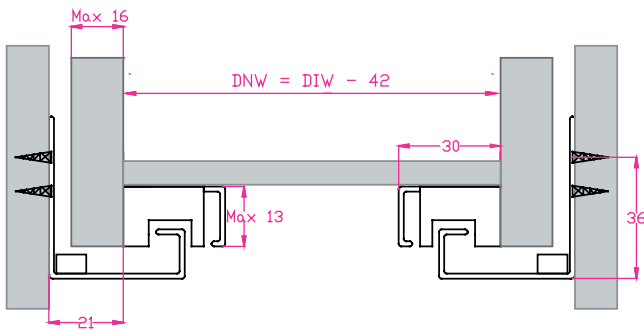

Technical specifications

- Full extension concealed undermount slide
- Material: cold rolled steel
- Finishing: bright zinc-coated
- Silent movement
- Drawer adjustment and fixing with PVC handles
- For drawers up to 70 cm maximum width
- **Invisible slide with soft self closing**
- **Oil piston**

CODE	A	Slide Travel	B	C	D	E	F	G	H	Carton Kg.	Carton Pairs
Q21250	260	250	250	210	148	-	-	68	9	10.50	10
Q21300	310	250	270	230	148	-	-	68	9	12.50	10
Q21350	360	305	320	276	148	88	-	18	9	14.50	10
Q21400	415	355	370	276	148	88	-	18	9	16.50	10
Q21450	460	400	420	320	148	88	-	60	9	18.50	10
Q21500	515	460	480	360	148	88	-	34.5	9	20.50	10
Q21550	565	505	520	390	148	88	96	34.5	9	22.50	10