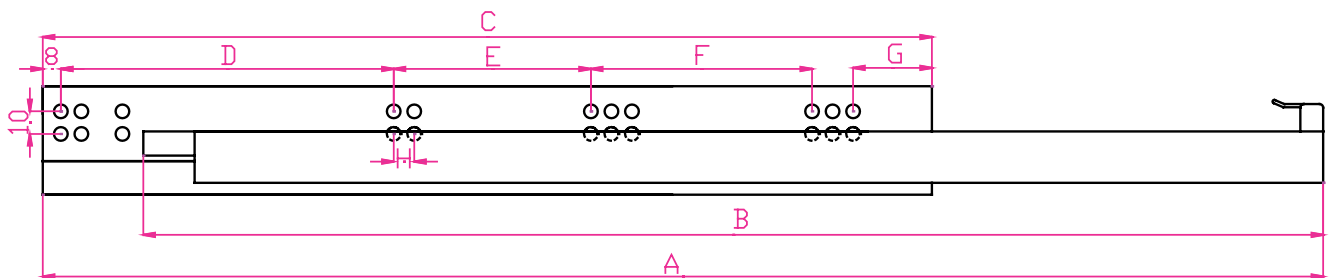

Technical specifications

- Full extension concealed undermount slide
- Material: cold rolled steel
- Finishing: bright zinc-coated
- Silent movement
- Drawer adjustment and fixing with PVC handles
- For drawers up to 70 cm maximum width
- **Invisible slide with soft self closing**
- **Oil piston**

CODE	A	Slide Travel	B	C	D	E	F	G	H	Carton Kg.	Carton Pairs
Q21250	260	250	250	210	148	-	-	68	9	10.50	10
Q21300	310	250	270	230	148	-	-	68	9	12.50	10
Q21350	360	305	320	276	148	88	-	18	9	14.50	10
Q21400	415	355	370	276	148	88	-	18	9	16.50	10
Q21450	460	400	420	320	148	88	-	60	9	18.50	10
Q21500	515	460	480	360	148	88	-	34.5	9	20.50	10
Q21550	565	505	520	390	148	88	96	34.5	9	22.50	10