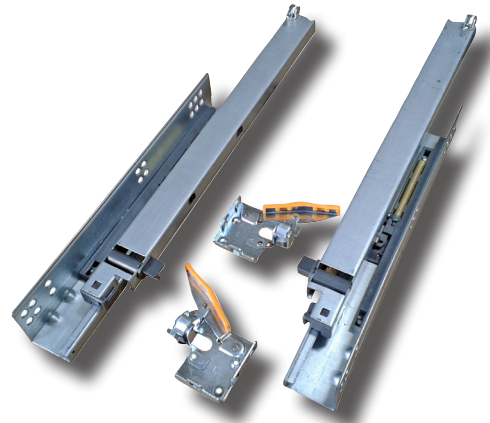

Technical specifications

- Full extension concealed undermount slide
- Material: cold rolled steel
- Finishing: bright zinc-coated
- Silent movement
- Drawer adjustment and fixing with PVC handles
- For drawers up to 70 cm maximum width
- **Invisible slide with soft self closing**
- **Oil piston**

CODE	A	Slide Travel	B	C	D	E	F	G	H	Carton Kg.	Carton Pairs
Q21250	260	250	250	210	148	-	-	68	9	10.50	10
Q21300	310	250	270	230	148	-	-	68	9	12.50	10
Q21350	360	305	320	276	148	88	-	18	9	14.50	10
Q21400	415	355	370	276	148	88	-	18	9	16.50	10
Q21450	460	400	420	320	148	88	-	60	9	18.50	10
Q21500	515	460	480	360	148	88	-	34.5	9	20.50	10
Q21550	565	505	520	390	148	88	96	34.5	9	22.50	10