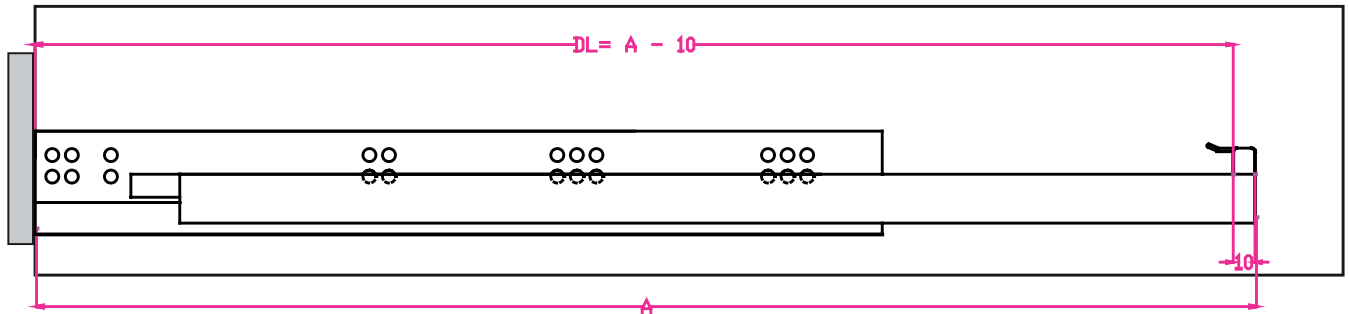

Technical specifications

- Full extension concealed undermount slide
- Material: cold rolled steel
- Finishing: bright zinc-coated
- Silent movement
- Drawer adjustment and fixing with PVC handles
- For drawers up to 70 cm maximum width
- **Invisible slide with soft self closing**
- **Oil piston**

CODE	A	Slide Travel	B	C	D	E	F	G	H	Carton Kg.	Carton Pairs
Q21250	260	250	250	210	148	-	-	68	9	10.50	10
Q21300	310	250	270	230	148	-	-	68	9	12.50	10
Q21350	360	305	320	276	148	88	-	18	9	14.50	10
Q21400	415	355	370	276	148	88	-	18	9	16.50	10
Q21450	460	400	420	320	148	88	-	60	9	18.50	10
Q21500	515	460	480	360	148	88	-	34.5	9	20.50	10
Q21550	565	505	520	390	148	88	96	34.5	9	22.50	10