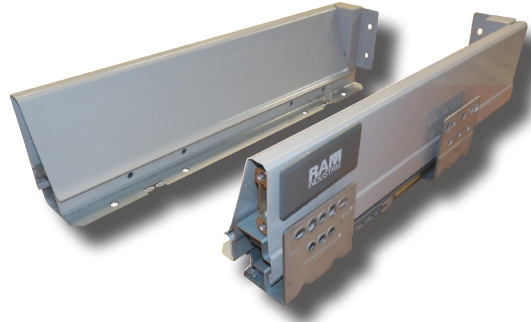

Technical specifications

- Full extension, wide profile
- Material: cold rolled steel
- Finishing: bright zinc-coated
- Silent movement invisible slide
- For drawers up to 70 cm maximum width
- Invisible slide with **Soft self closing**
- **Oil piston**

LARGHEZZA UTILE CASSETTO / DRAWER NOMINAL WIDTH = DNW
LARGHEZZA INTERNA CASSETTO / DRAWER INTERNAL WIDTH = DIW

CODE	A	Slide travel	B	C	D	E	F	G	Carton Kg.	Carton Pairs
Q34350	355	312	112	56	50	130	56	50	20.40	6
Q34400	392	380	112	56	50	180	56	50	21.60	6
Q34450	445	410	175	56	50	230	56	50	24.00	6
Q34500	495	480	175	56	50	280	56	50	26.40	6
Q34550	452	530	206	56	50	330	56	50	28.40	6