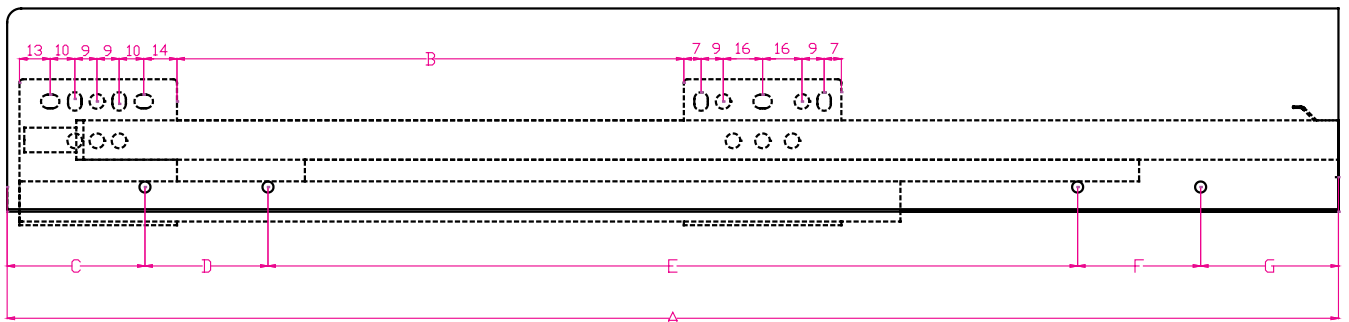

Technical specifications

- Full extension, wide profile
- Material: cold rolled steel
- Finishing: bright zinc-coated
- Silent movement invisible slide
- For drawers up to 70 cm maximum width
- Invisible slide with **Soft self closing**
- **Oil piston**

LARGHEZZA UTILE CASSETTO / DRAWER NOMINAL WIDTH = DNW
LARGHEZZA INTERNA CASSETTO / DRAWER INTERNAL WIDTH = DIW

CODE	A	Slide travel	B	C	D	E	F	G	Carton Kg.	Carton Pairs
Q34350	355	312	112	56	50	130	56	50	20.40	6
Q34400	392	380	112	56	50	180	56	50	21.60	6
Q34450	445	410	175	56	50	230	56	50	24.00	6
Q34500	495	480	175	56	50	280	56	50	26.40	6
Q34550	452	530	206	56	50	330	56	50	28.40	6