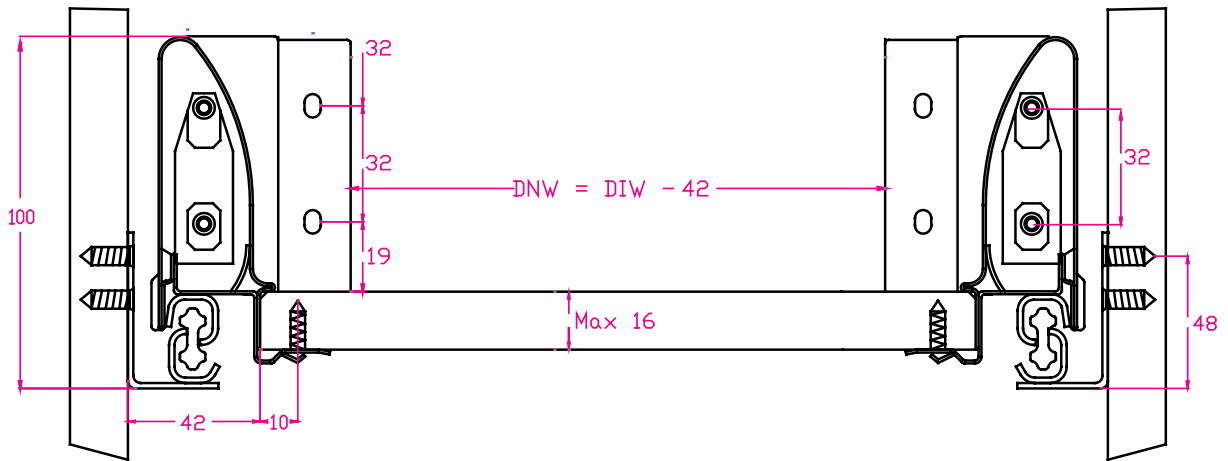

Technical specifications

- Full extension, wide profile
- Material: cold rolled steel
- Finishing: bright zinc-coated
- Silent movement invisible slide
- For drawers up to 70 cm maximum width
- Invisible slide with **Soft self closing**
- **Oil piston**

LARGHEZZA UTILE CASSETTO / DRAWER NOMINAL WIDTH = DNW
LARGHEZZA INTERNA CASSETTO / DRAWER INTERNAL WIDTH = DIW

CODE	A	Slide travel	B	C	D	E	F	G	Carton Kg.	Carton Pairs
Q34350	355	312	112	56	50	130	56	50	20.40	6
Q34400	392	380	112	56	50	180	56	50	21.60	6
Q34450	445	410	175	56	50	230	56	50	24.00	6
Q34500	495	480	175	56	50	280	56	50	26.40	6
Q34550	452	530	206	56	50	330	56	50	28.40	6